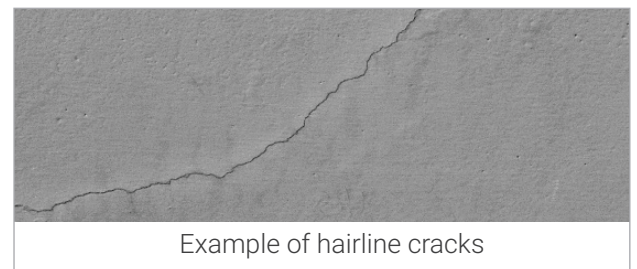

Market Competitors

Example of hairline cracks